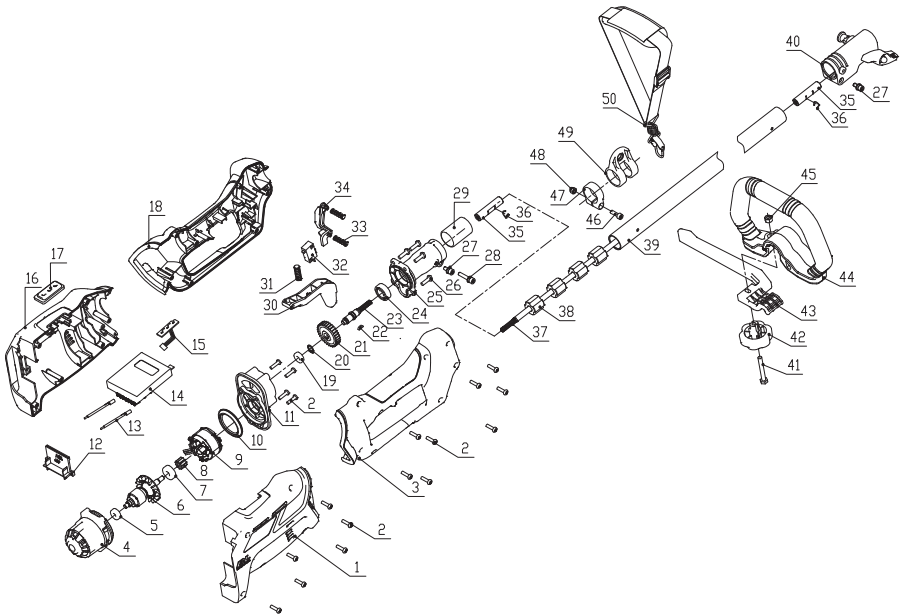

## EXPLODED VIEW

## SPARE PARTS LIST

No.	Description	Qty
1	left housing-1	1
2	screw ST4x16	20
3	right handle	1
4	motor cover	1
5	bearing 606	1
6	rotor	1
7	bearing 608	1
8	small gear	1
9	stator	1
10	windshield	1
11	gear box	1
12	insert plate seat	1
13	connecting line	2
14	controller assy	1
15	light board	1
16	left housing-2	1
17	indicator board	1
18	left handle	1
19	bearing 697	1
20	retainer ring	1
21	big gear	1
22	key	1
23	output shaft	4
24	bearing 6000	1
25	gear box cover	1
26	screw ST5x16	4
27	screw M5x12	1
28	screw M5x25	1
29	rubber sleeve	1
30	trigger	1
31	trigger spring	1
32	micro switch	1
33	pushing rod spring	2
34	self lock button	1
35	connecting set	2
36	circlip	2
37	front hard axle	1
38	oil bearing	4
39	front aluminum pipe	1
40	aluminum connector	1
41	bolt M6x45	1
42	knob	1
43	handle	1
44	front handle	1
45	nut M6	1
46	screw M5x16	1
47	hanger ring	1
48	nut M5	1
49	clasp	1